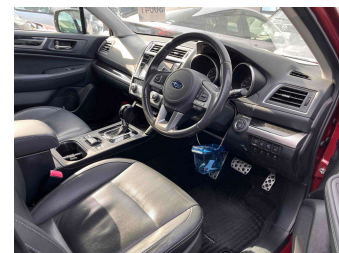

2015 Subaru Outback 2.5 4WD Limited

Purchase Price

$15,930

Includes GST
Excludes on-road costs of $475

Finance may be available on this vehicle. Ask one of our friendly staff for more information.

Gain peace of mind with Mechanical Breakdown Insurance. **Ask us how.**

Top features

- » 4WD
- » ABS Braking
- » Air Conditioning
- » Alloy Wheels (Factory)
- » Body Kit (Factory)
- » CD Player
- » Central Locking
- » Chain Driven (no cam b...)
- » Comes with new WOF
- » Cruise Control
- » Electric Mirrors
- » Electric Windows
- » ESC
- » New Shape
- » Power Front Seat(s)
- » Radio
- » Remote Locking
- » Reversing Camera

Body Style

5 door, Station Wagon

Odometer

141,600 km

Engine

2500 cc, Petrol

Fuel Type

Petrol

Transmission

Auto, 4WD/4x4

Wheels

-

VIN

-

Interior

Black, Leather

Safety

Based on 2024 UCSR rating for 14-20 models

Reg No.

-

Ext Colour

Wine Red

History

Ex-Overseas

Seats

5 seats

CO2 Emissions

★★★★☆

179 grams/km

Energy Economy

★★☆☆☆☆

Annual fuel cost of $2,980

7.6L per 100km

Cost per year is an estimate based on petrol price of $2.80 per litre and an average distance of 14000 km. Emissions and Energy Economy figures standardised to 3P WLTP.

Stock ID: 24861

olGo Motors | Phone 0800 888 155 | Email chc.sales@olgomotors.co.nz
874 Jones Road, Rolleston, Rolleston 7614, New Zealand
www.olgomotors.co.nz

4.49 | 2271 reviews