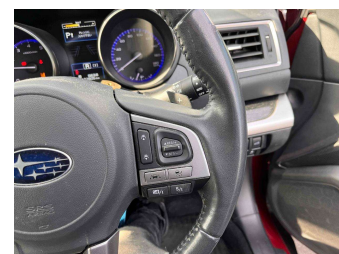

2015 Subaru Outback 2.5 4WD Limited

Purchase Price

$15,930

Includes GST
Excludes on-road costs of $475

Finance may be available on this vehicle. Ask one of our friendly staff for more information.

Gain peace of mind with Mechanical Breakdown Insurance. **Ask us how.**

Top features

- » 4WD
- » ABS Braking
- » Air Conditioning
- » Alloy Wheels (Factory)
- » Body Kit (Factory)
- » CD Player
- » Central Locking
- » Chain Driven (no cam b...)
- » Comes with new WOF
- » Cruise Control
- » Electric Mirrors
- » Electric Windows
- » ESC
- » New Shape
- » Power Front Seat(s)
- » Radio
- » Remote Locking
- » Reversing Camera

Body Style

5 door, Station Wagon

Odometer

141,600 km

Engine

2500 cc, Petrol

Fuel Type

Petrol

Transmission

Auto, 4WD/4x4

Wheels

-

VIN

-

Interior

Black, Leather

Safety

Based on 2024 UCSR rating for 14-20 models

Reg No.

-

Ext Colour

Wine Red

History

Ex-Overseas

Seats

5 seats

CO2 Emissions

★★★★☆

179 grams/km

Energy Economy

★★☆☆☆☆

Annual fuel cost of $2,980

7.6L per 100km

Cost per year is an estimate based on petrol price of $2.80 per litre and an average distance of 14000 km. Emissions and Energy Economy figures standardised to 3P WLTP.

Stock ID: 24861

olGo Motors | Phone 0800 888 155 | Email chc.sales@olgomotors.co.nz
874 Jones Road, Rolleston, Rolleston 7614, New Zealand
www.olgomotors.co.nz

4.49 | 2271 reviews