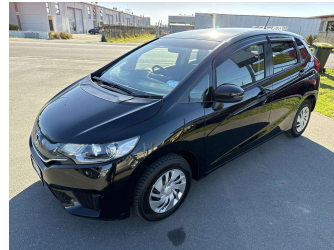

2014 Honda Fit 13G L Pkg

Purchase Price **\$9,430**

Includes GST
Excludes on-road costs of \$150

Finance may be available on this vehicle. Ask one of our friendly staff for more information.

Gain peace of mind with Mechanical Breakdown Insurance. **Ask us how.**

Body Style
5 door, Hatchback

Odometer
90,400 km

Engine
1300 cc, Petrol

Fuel Type
Petrol

Transmission
Auto, Front Wheel

Wheels
-

VIN
7AT08G2YX21020180

Interior
Black, Cloth