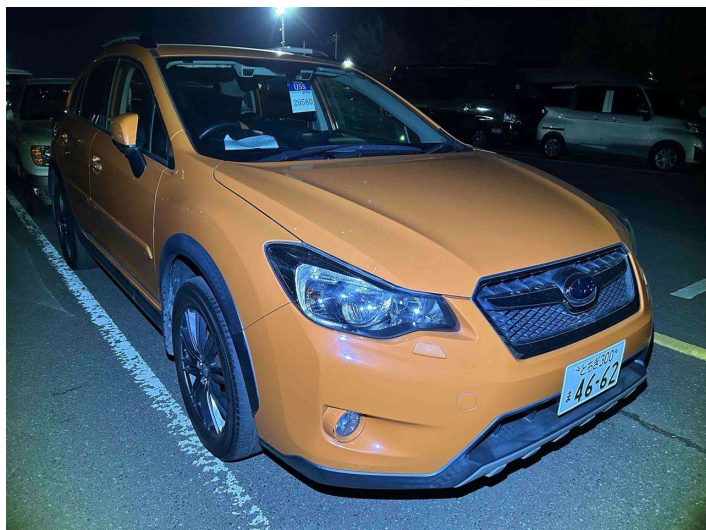

# 2014 Subaru XV 2.0i-L 4WD Eyesight

**Purchase Price** **\$13,425**

Includes GST  
Excludes on-road costs of \$475

Finance may be available on this vehicle. Ask one of our friendly staff for more information.

Body Style  
**5 door, SUV / 4x4**

Odometer  
**102,000 km**

Engine  
**2000 cc, Petrol**

Fuel Type  
**Petrol**

Transmission  
**Auto, 4WD/4x4**

Wheels  
-

VIN  
-

Interior  
**Black, Cloth**