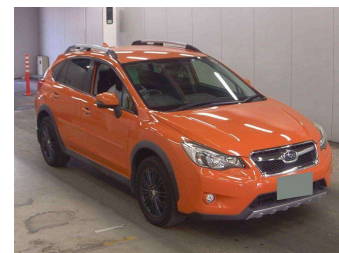

# 2014 Subaru XV 2.0i-L 4WD Eyesight

**Purchase Price** **\$13,425**

Includes GST  
Excludes on-road costs of \$475

Finance may be available on this vehicle. Ask one of our friendly staff for more information.

Body Style  
**5 door, SUV / 4x4**

Odometer  
**102,000 km**

Engine  
**2000 cc, Petrol**

Fuel Type  
**Petrol**

Transmission  
**Auto, 4WD/4x4**

Wheels  
-

VIN  
-

Interior  
**Black, Cloth**