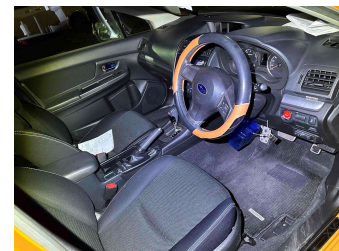

# 2014 Subaru XV 2.0i-L 4WD Eyesight

**Purchase Price** **\$13,425**

Includes GST  
Excludes on-road costs of \$475

Finance may be available on this vehicle. Ask one of our friendly staff for more information.

Body Style  
**5 door, SUV / 4x4**

Odometer  
**102,000 km**

Engine  
**2000 cc, Petrol**

Fuel Type  
**Petrol**

Transmission  
**Auto, 4WD/4x4**

Wheels  
-

VIN  
-

Interior  
**Black, Cloth**