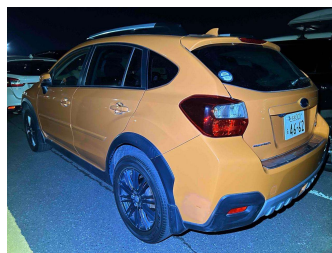

# 2014 Subaru XV 2.0i-L 4WD Eyesight

**Purchase Price** **\$13,425**

Includes GST  
Excludes on-road costs of \$475

Finance may be available on this vehicle. Ask one of our friendly staff for more information.

Body Style  
**5 door, SUV / 4x4**

Odometer  
**102,000 km**

Engine  
**2000 cc, Petrol**

Fuel Type  
**Petrol**

Transmission  
**Auto, 4WD/4x4**

Wheels  
-

VIN  
-

Interior  
**Black, Cloth**