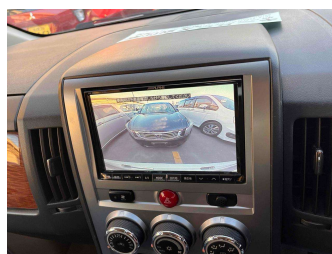

2013 Mitsubishi Delica D5 2.2 Diesel Power Pkg

Purchase Price **$20,430**

Includes GST
Excludes on-road costs of $675

Finance may be available on this vehicle. Ask one of our friendly staff for more information.

Gain peace of mind with Mechanical Breakdown Insurance. **Ask us how.**

1. **Top features**
2. » 4WD
   - » ABS Braking
   - » Air Conditioning
   - » Alloy Wheels
   - » Body Kit (Factory)
   - » CD Player
   - » Central Locking
   - » Chain Driven (no cam b...
   - » Comes with new WOF
   - » Cruise Control
   - » Electric Mirrors
   - » Electric Windows
   - » Heated Seat(s)
   - » Power Door(s)
   - » Remote Locking
   - » Reversing Camera
   - » Smart Key

Body Style
5 door, Van

Odometer
148,600 km

Engine
2200 cc, Internal Combustion

Fuel Type
Diesel

Transmission
6-Speed Auto, 4WD/4x4

Wheels
-

VIN
-

Interior
Beige, Cloth

Safety
-

Reg No.
-

Ext Colour
Pearl White

History
Ex-Overseas

Seats
8 seats

CO2 Emissions
-

Energy Economy
-

Stock ID: 24776

olGo Motors Rolleston | Phone 0800 888 155 | Email
rol.sales@olgomotors.co.nz
861 Jones Rd, Rolleston 7614, New Zealand
www.olgomotors.co.nz