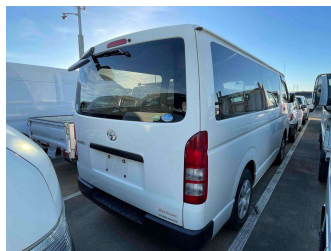

# 2019 Toyota Hiace 2.8 DX Diesel

**Purchase Price** **\$27,930**  
Includes GST  
 Excludes on-road costs of \$675

Finance may be available on this vehicle. Ask one of our friendly staff for more information.

Body Style  
**4 door, Van**

Odometer  
**201,800 km**

Engine  
**2800 cc, Internal Combustion**

Fuel Type  
**Diesel**

Transmission  
**6-Speed Auto, 4WD/4x4**

Wheels  
 -

VIN  
 -

Interior  
**Grey, Cloth**