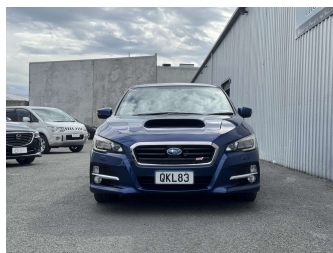

2014 Subaru Levorg 2.0GT-S EyeSight

Purchase Price

\$15,730

Includes GST
Excludes on-road costs of \$150

Finance may be available on this vehicle. Ask one of our friendly staff for more information.

Gain peace of mind with Mechanical Breakdown Insurance. **Ask us how.**

Body Style

5 door, Station Wagon

Odometer

141,200 km

Engine

2000 cc, Petrol

Fuel Type

Petrol