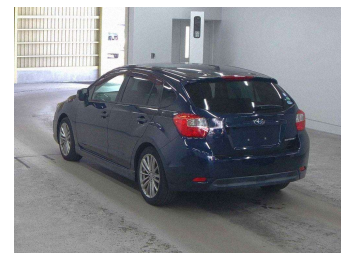

2013 Subaru Impreza 2.0i-S Sport

Purchase Price **\$11,725**

Includes GST
Excludes on-road costs of \$475

Finance may be available on this vehicle. Ask one of our friendly staff for more information.

Gain peace of mind with Mechanical Breakdown Insurance. **Ask us how.**

Body Style
5 door, Hatchback

Odometer
61,000 km

Engine
2000 cc, Petrol

Fuel Type
Petrol

Transmission
Auto, Front Wheel

Wheels
-

VIN
-

Interior
Black, Cloth