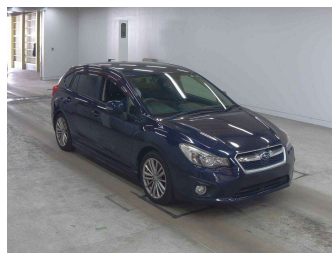

2013 Subaru Impreza 2.0i-S Sport

Purchase Price **\$11,725**

Includes GST
Excludes on-road costs of \$475

Finance may be available on this vehicle. Ask one of our friendly staff for more information.

Gain peace of mind with Mechanical Breakdown Insurance. **Ask us how.**

Body Style
5 door, Hatchback

Odometer
61,000 km

Engine
2000 cc, Petrol

Fuel Type
Petrol

Transmission
Auto, Front Wheel

Wheels
-

VIN
-

Interior
Black, Cloth