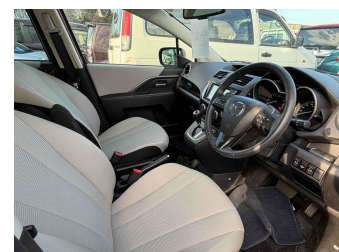

# 2017 Mazda Premacy 20C Skyactiv

**Purchase Price** **\$13,430**

Includes GST  
Excludes on-road costs of \$475

Finance may be available on this vehicle. Ask one of our friendly staff for more information.

Gain peace of mind with Mechanical Breakdown Insurance. **Ask us how.**

- Top features**
- » ABS Braking
  - » Air Conditioning
  - » Alloy Wheels (Factory)
  - » Body Kit (Factory)
  - » CD Player
  - » Central Locking
  - » Chain Driven (no cam b...
  - » Comes with new WOF
  - » Cruise Control
  - » Electric Windows
  - » ESC
  - » Front Wheel Drive
  - » Power Door(s)
  - » Radio
  - » Remote Locking
  - » Smart Key

Body Style  
**5 door, Station Wagon**

Odometer  
**42,500 km**

Engine  
**2000 cc, Internal Combustion**

Fuel Type  
**Petrol**

Transmission  
**Auto, Front Wheel**

Wheels  
-

VIN  
-

Interior  
**Beige, Cloth**