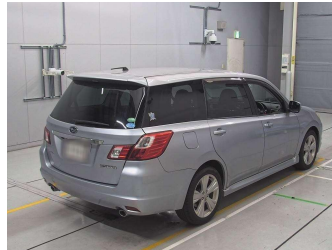

2012 Subaru Exiga 2.5i 4WD EyeSight

Purchase Price

\$10,430

Includes GST
Excludes on-road costs of \$475

Finance may be available on this vehicle. Ask one of our friendly staff for more information.

Gain peace of mind with Mechanical Breakdown Insurance. **Ask us how.**

Body Style

5 door, Station Wagon

Odometer

95,400 km

Engine

2500 cc, Petrol

Fuel Type

Petrol