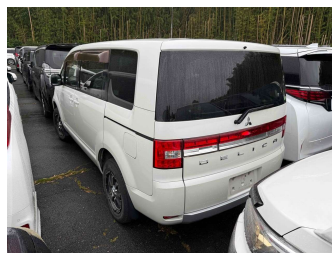

# 2013 Mitsubishi Delica D5 2.2 Diesel Power Pkg

**Purchase Price** **\$19,430**

Includes GST  
Excludes on-road costs of \$675

Finance may be available on this vehicle. Ask one of our friendly staff for more information.

Body Style  
**5 door, Van**

Odometer  
**131,300 km**

Engine  
**2200 cc, Internal Combustion**

Fuel Type  
**Diesel**

Transmission  
**6-Speed Auto, 4WD/4x4**

Wheels  
-

VIN  
-

Interior  
**Black, Cloth**