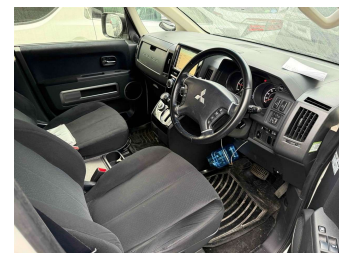

# 2013 Mitsubishi Delica D5 2.2 Diesel Power Pkg

**Purchase Price** **\$19,430**

Includes GST  
Excludes on-road costs of \$675

Finance may be available on this vehicle. Ask one of our friendly staff for more information.

Gain peace of mind with Mechanical Breakdown Insurance. **Ask us how.**

- Top features**
- » 4WD
  - » ABS Braking
  - » Air Conditioning
  - » Alloy Wheels
  - » CD Player
  - » Central Locking
  - » Chain Driven (no cam b...
  - » Comes with new WOF
  - » Cruise Control
  - » Electric Mirrors
  - » Electric Windows
  - » ESC
  - » Facelift Model
  - » Radio
  - » Remote Locking
  - » Reversing Camera
  - » Smart Key

Body Style  
**5 door, Van**

Odometer  
**131,300 km**

Engine  
**2200 cc, Internal Combustion**

Fuel Type  
**Diesel**

Transmission  
**6-Speed Auto, 4WD/4x4**

Wheels  
-

VIN  
-

Interior  
**Black, Cloth**